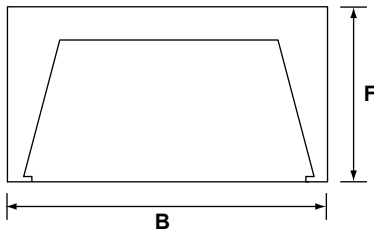

A	B	C	D	E	F
21½"	33⅝"	22½"	28½"	50½"	23¾"

weight: 660 lbs.

Additional Components (sold separately)

G	H	I
8"	12"	17¼"

 DM 44 Masonry Chimney

 Concrete Blocks

Always check instruction manual for details or contact your local dealer prior to installation. All Patio Series fireplace systems can be custom finished to suit designer, homeowner or builder needs. All Isokern® fireboxes require firebrick lining. Measurements and/or specifications are subject to change without prior notification.