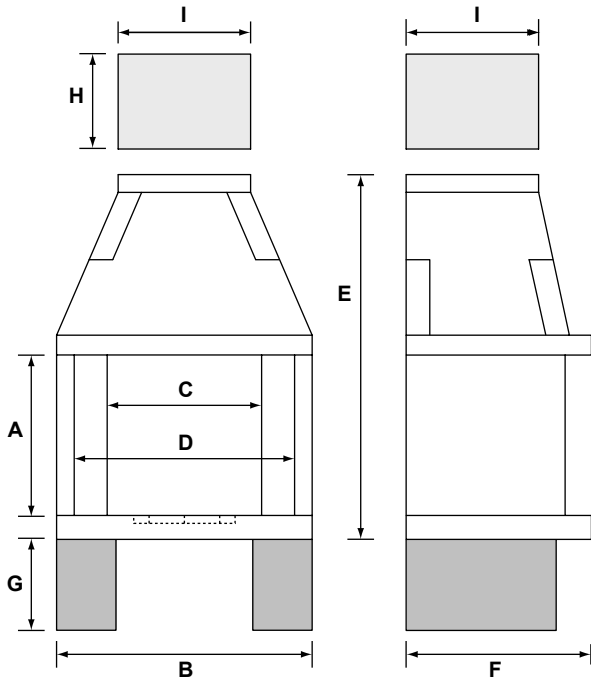

A	B	C	D	E	F
21½"	33⅝"	22½"	28½"	50½"	23¾"

weight: 660 lbs.

Additional Components (sold separately)

G	H	I
8"	12"	17¼"

 DM 44 Masonry Chimney

 Concrete Blocks

Always check instruction manual for details or contact your local dealer prior to installation. All Patio Series fireplace systems can be custom finished to suit designer, homeowner or builder needs. All Isokern® fireboxes require firebrick lining. Measurements and/or specifications are subject to change without prior notification.